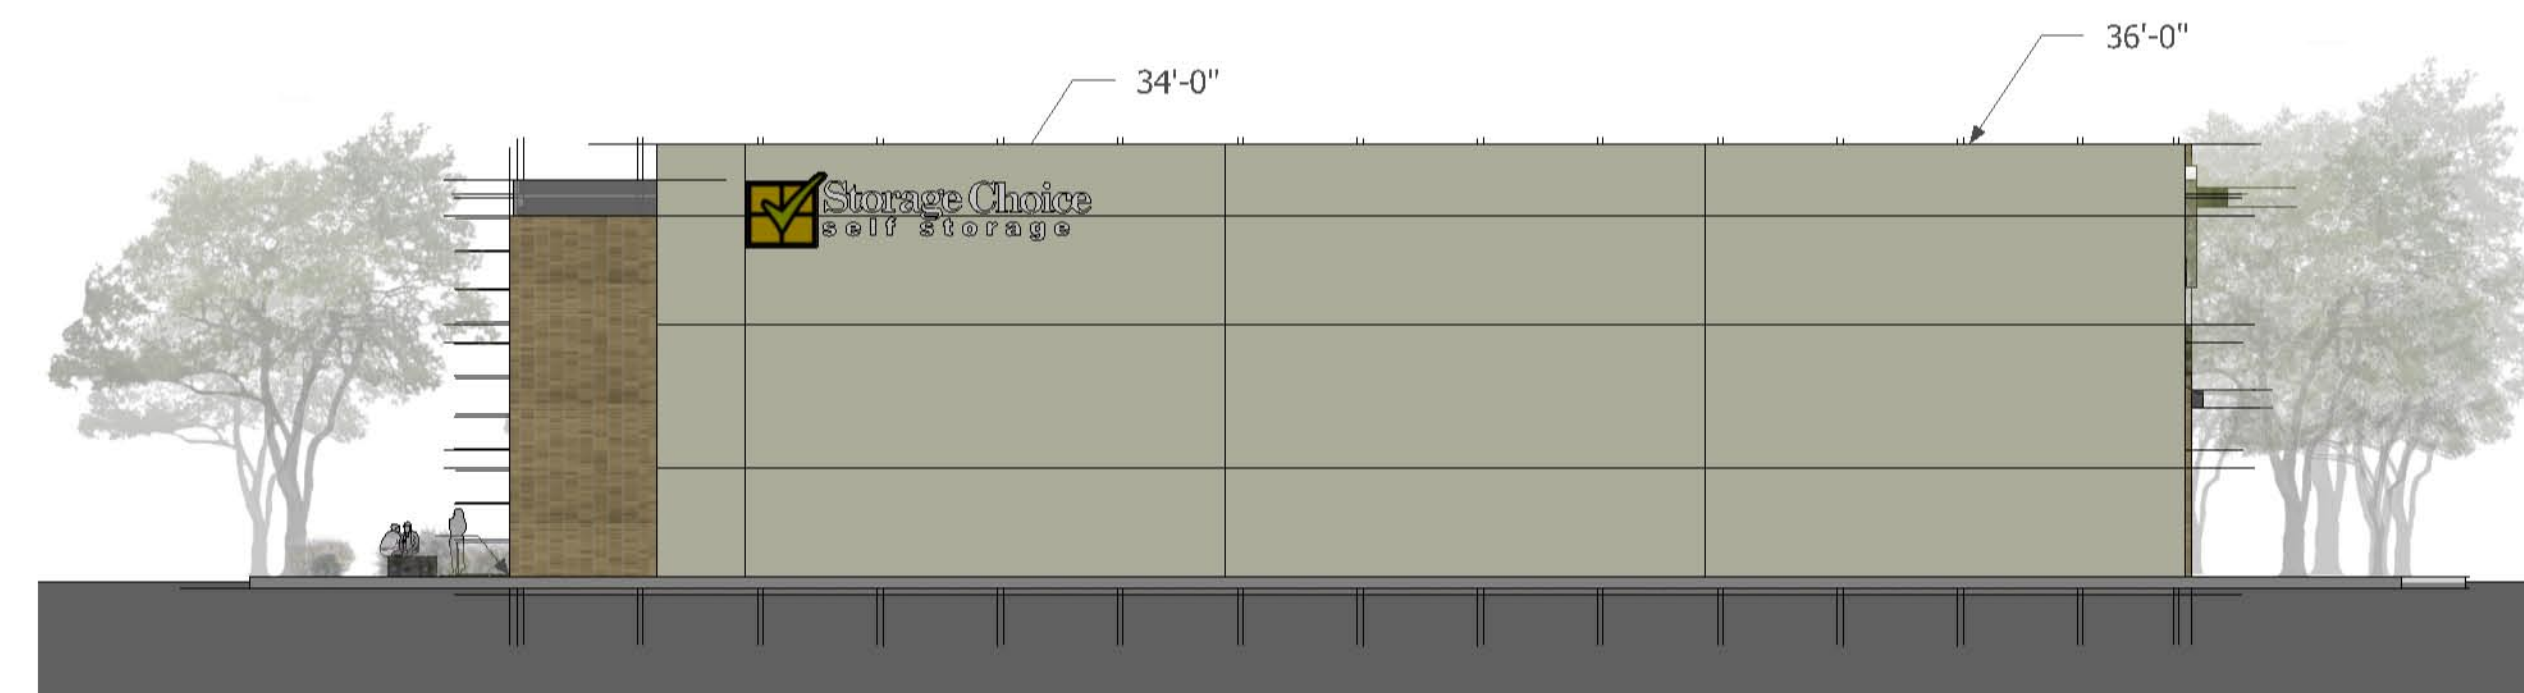

PERSPECTIVE

SOUTH ELEVATION-FACING DOWNTOWN

EAST ELEVATION-FACING TOLLWAY

NORTH ELEVATION-FACING TOWNHOMES

WEST ELEVATION-FACING HARRY HINES

<p>ELEVATION INFORMATION:</p> <p>MAX HEIGHT = 36 FT.</p> <p>MATERIALS: BRICK, STUCCO, GLASS, &amp; PAINTED METAL</p>
<p><b>01</b> ELEVATIONS</p>